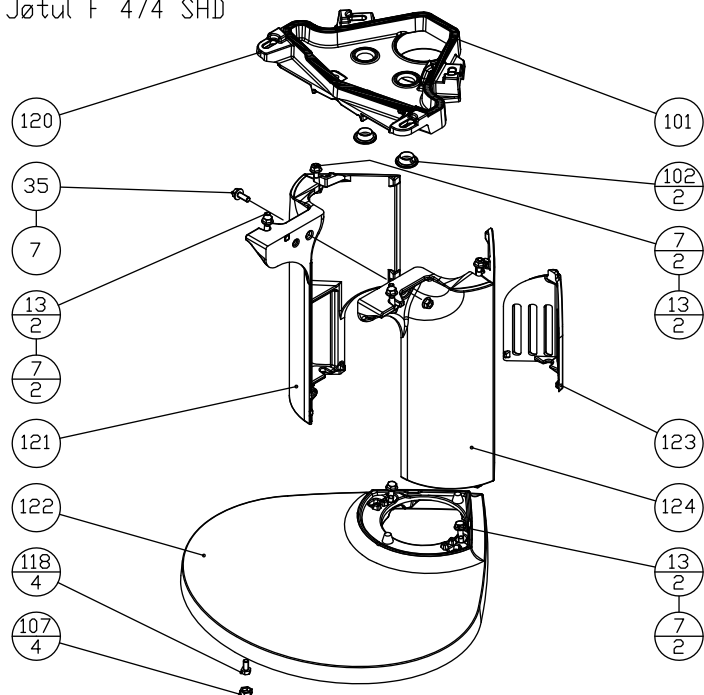

XX - Position number
 YY - Quantity

Partlist, Jøtul F 470 SHD		
Jøtul AS Fredrikstad, Norway	Draw.no: Sheet 1/3 900120-P00	Date: 29.08.2011

Jøtul F 471 SHD

Jøtul F 473 SHD

Jøtul F 476 SHD

Jøtul F 474 SHD

⊗ - Position number
 ⊙ - Quantity

144

145

XX - Position number
YY - Quantity

146

Partlist, Jøtul F 470 SHD		
Jøtul AS Fredrikstad, Norway	Draw.no: Sheet 3/3 900120-P00	Date: 29.08.2011