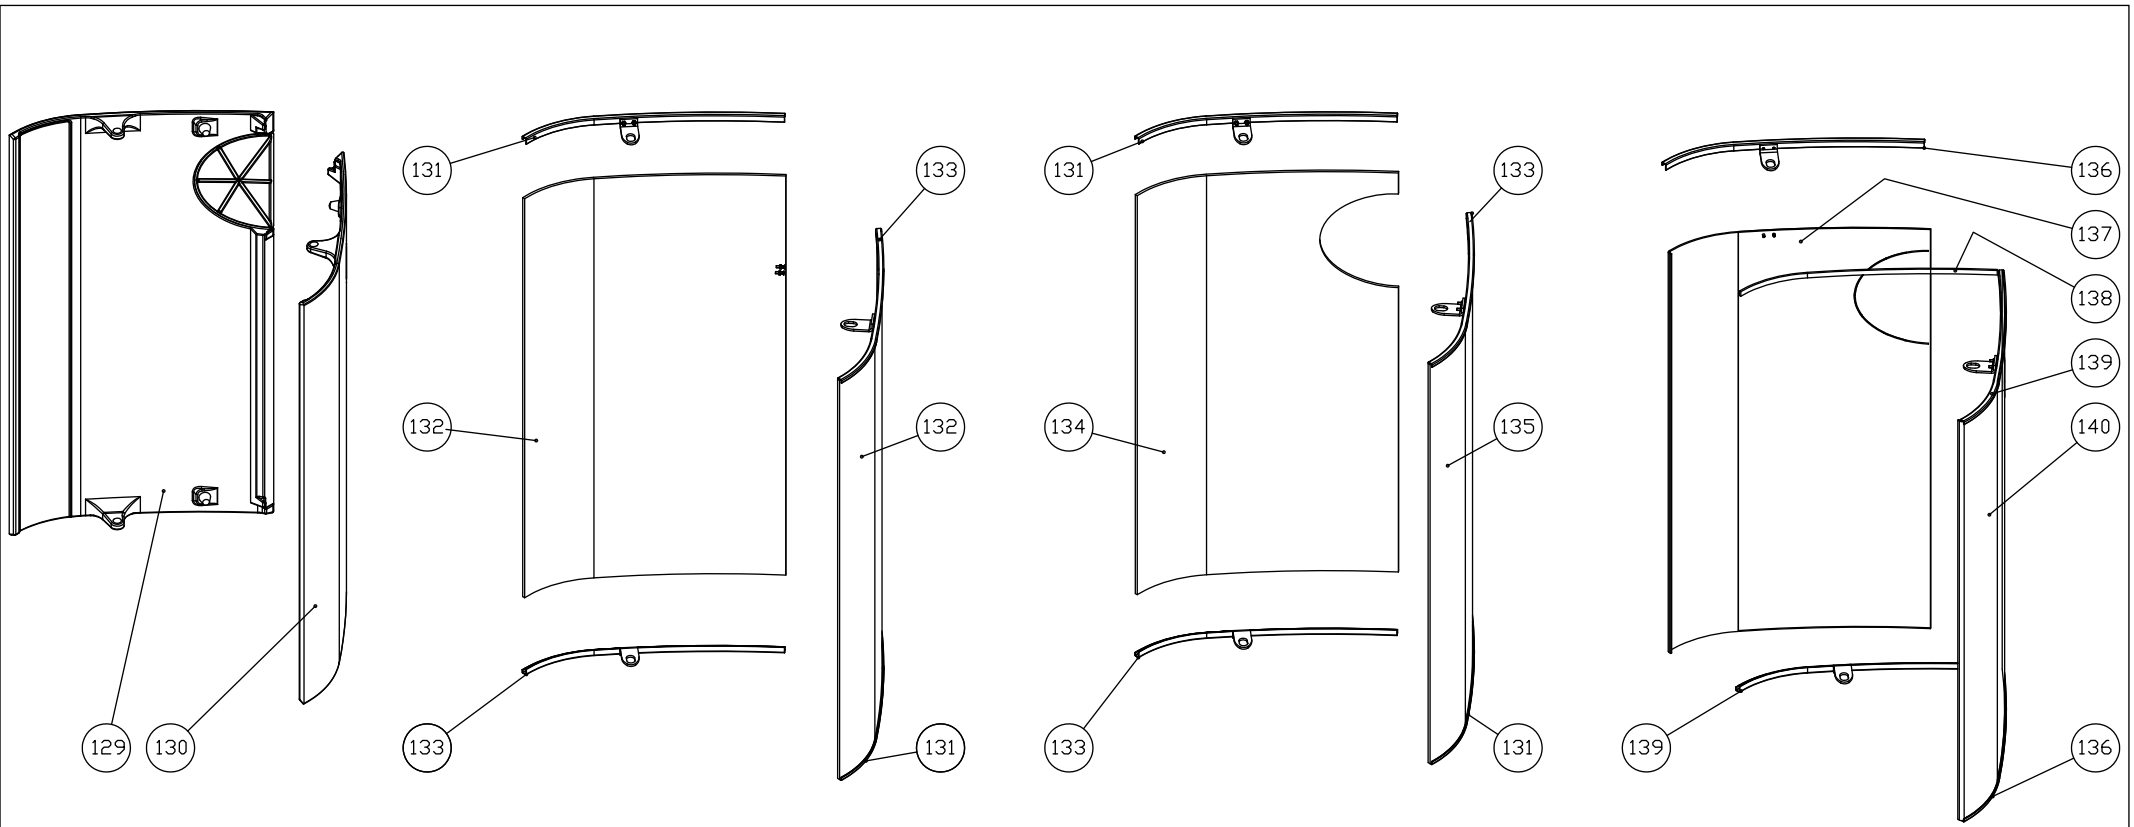

129 130

133

131

133

131

139

136